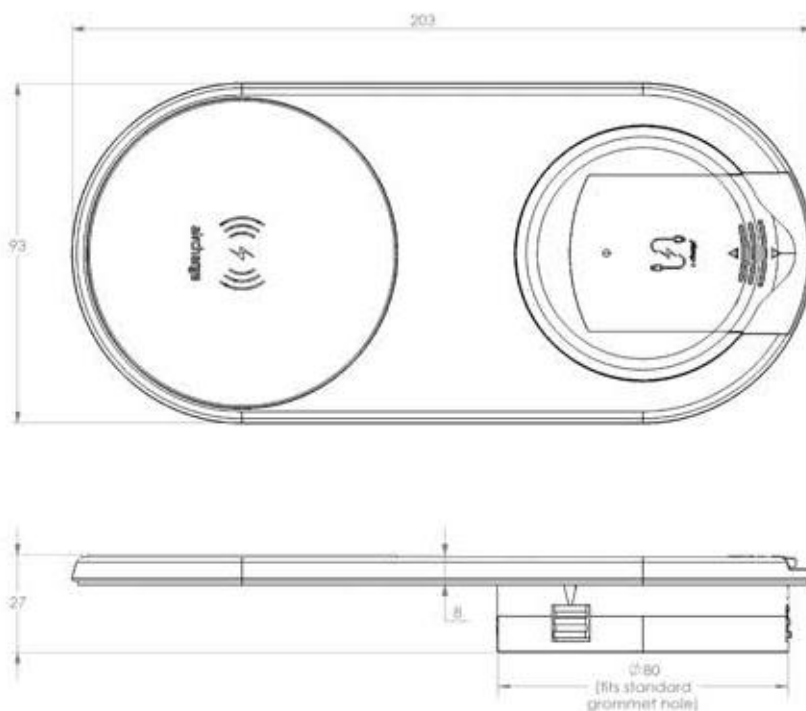

Dual Pro

(Black & Black)

aircharge®

www.aircharge.one

Product Description

The Dual Pro is perfect for any office environment. In addition to fast wireless charging the Dual Pro unit has two USB ports for plug and play and you can also power a **USB-C compatible device via its USB-C port**. Mounts onto any finished surface. Aluminium base secures to the surface using 3M tape, a non-drill solution. The Dual Pro unit fits into standard 80mm grommet hole. USB power cable allows multiple units to be connected to hub.

Qi-certified:
Supports all Qi-certified devices and accessories

Product Specification

Product Code	AIR0541SB	Black/Silber Base
	AIR0541SW	White/Silber Base
	AIR0541B	Black/Black Base
	AIR0541W	White/Black Base
Finish/Colour	Glass Black/White, Base Silver/Black	
Power Cable	1,3 m USB, 1,3 m Power Cable	
Input	100 – 240 V / 2A 50/60Hz	
Aircharge unit	10W DC 5V / 2A 9V / 1.7A	
Dual Pro unit	96W DC 22.5-24V, 4.3A Total	
Output Aircharge unit	DC 5V 1A / 9V 1.1A	
Dual Pro unit	1 x USB-C DC 5V / 9V / 12V / 15V / 18V / 20V 4.3A 2 x USB-A 5V 3A / 9V 2A / 12V 1.5A 1 x USB-A 5V 3A / 9V 2A / 12V 1.5A	
Frequency	110-205KHz	