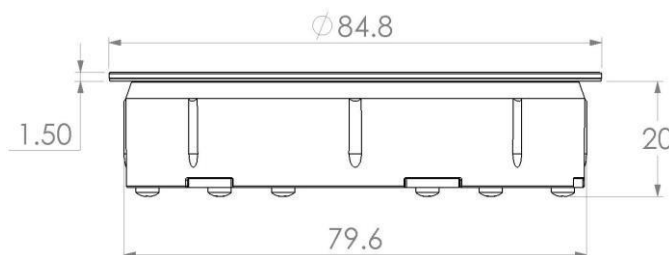

WIRELESS GLASS SURFACE CHARGER (White)

(((⚡)))
aircharge®

www.aircharge.one

Product Description

Install this wireless charging transmitter within any desk, meeting table or work surface and enjoy the convenience of being able to charge smartphones and tablets without being tethered or having the hassle of finding a power point.

Product Specification

Product code	AIR0467W
Finish/colour	White Glass
Power cable	2m USB
Input	DC 5V, 1500mA minimum
Frequency	100-200kHz

Fits into 80mm desk grommet, ideal for retrofitting

Secured to the underside of work surface using steel plate and screws provided

Fits to a range of desk thicknesses (18mm-50mm)

2000 mA plug available separately: AIR0007 (EU)

USB power cable allows multiple units to be connected to hub (available separately)

Additional Options:

Glass with QR	AIR0454W
Glass with Data	AIR0466W
Glass with QR & Data	AIR0459W

Qi-certified:
Supports all Qi-certified devices and accessories

KETTERERs.Network – Offizieller Partner von Aircharge UK für Deutschland – Österreich - Schweiz

Kontakt Thomas Ketterer
Mühlkoppenweg 2 – 91224 Pommelsbrunn
Germany

eMail: TK@aircharge.one
Mobil: +49 171 81 68 114
Büro: 09154 911 80 25

Fon +43 720 512 638 Österreich
Fon +41 325 113 864 Schweiz