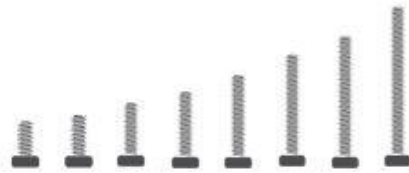

Steel plate

The plate clamps the charger to the desk

Wood screws

For added security, the plate can be fixed to the desk using the screws provided

Bolts

8 different length bolts are provided to enable you to secure the charger to a range of desk thicknesses (18mm-50mm)