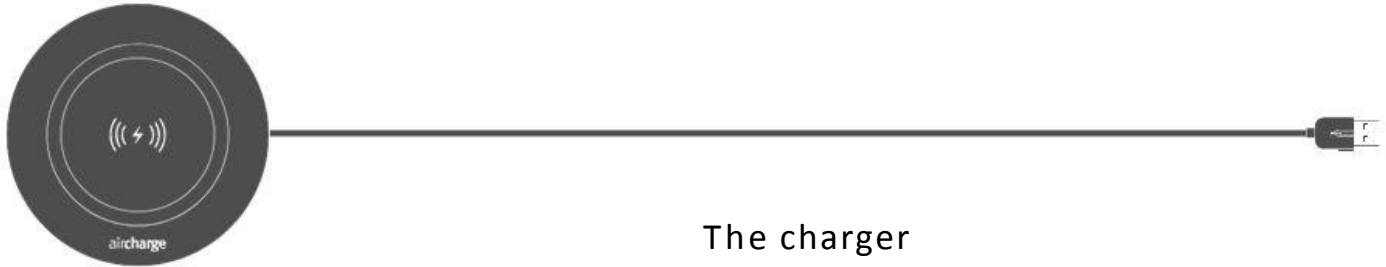

Provided in the box

The charger

The charger comes complete **with a 2m USB cable**, ready to plug into a transformer, computer or hub