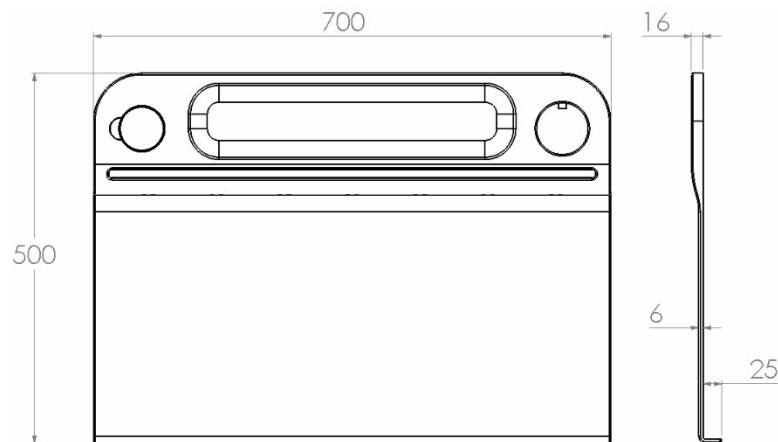

AIRCHARGE DESK MAT

aircharge®

www.aircharge.one

Product Description

The Aircharge desk mat divides the work space into stylish and comfortable personal areas, incorporating wireless charging without requiring a permanently fixed installation. Space is allocated for the Aircharge Orb (supplied) and includes a groove to hold your phone or tablet at an ergonomic angle, plus a useful pen tidy.

Qi-certified:
Supports all Qi-certified devices and accessories

Product Specification:

Product code	AIR0413
Finish/colour	Black
Input	5V, 1.5A
Materials	EVA foam, PU fabric, Lycra
Power cable	2m USB

Features

Narrow groove for device placement, Integrated Aircharge wireless charger, Supplied complete with Aircharge multi-head Orb, Soft-touch finish for optimal usability, Ergonomically designed to ensure comfort