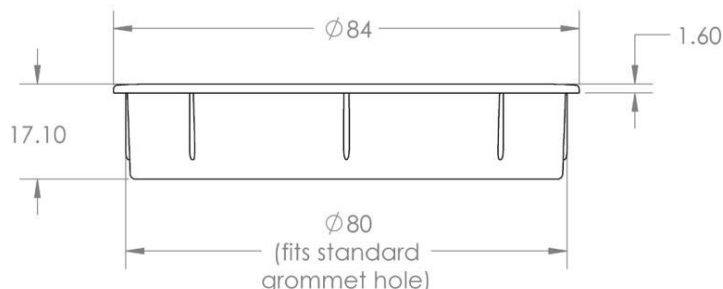

WIRELESS SURFACE CHARGER (Aluminium Black)

(((⚡)))
aircharge®
www.aircharge.one

Product Description

Install this wireless charging transmitter within any desk, meeting table or work surface and enjoy the convenience of being able to charge smartphones and tablets without being tethered or having the hassle of finding a power point.

Product Specification

Product code	AIR0004AB
Finish/colour	Aluminium/black
Power cable	2m USB
Input	DC 5V, 1500mA minimum
Frequency	100-200kHz

Fits into 80mm desk grommet, ideal for retrofitting

Secured to the underside of work surface using steel plate and screws provided

Fits to a range of desk thicknesses (18mm-50mm)

2000 mA plug available separately: AIR0007 (EU)

USB power cable allows multiple units to be connected to hub (available separately)

Soft rubber ring ensures phone/device is held securely

Qi-certified:
Supports all Qi-certified devices and accessories

KETTERERs.Network – Offizieller Partner von Aircharge UK für Deutschland – Österreich - Schweiz

Kontakt Thomas Ketterer
Mühlkoppenweg 2 – 91224 Pommelsbrunn
Germany

eMail: TK@aircharge.one
Mobil: +49 171 81 68 114
Büro: 09154 911 80 25

Fon +43 720 512 638 Österreich
Fon +41 325 113 864 Schweiz